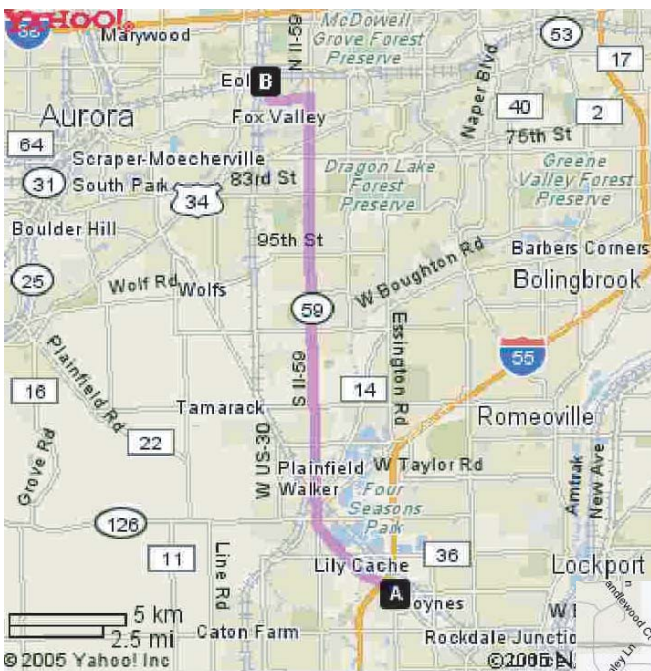

- From I-88 (East-West Tollway / Reagan Memorial Tollway)
- Go SOUTH on IL-59 approx. 2.5 mi.
  - Turn RIGHT on MERIDIAN PKWY - go 0.8 mi.
  - Turn RIGHT on N. COMMONS DRIVE - go 0.3 mi.
  - Veer to LEFT; N. COMMONS DRIVE becomes ENTERPRISE ST. - go 0.1 mi.
  - Turn RIGHT on ENTERPRISE CT.; veer to LEFT and go forward to YCC parking lot

- From I-55 & US-30 (Plainfield Rd.)
- Go WEST/NORTHWEST on US-30 approx. 2.5 mi.
  - Turn RIGHT on IL-59 - go 11.4 mi.
  - Turn LEFT on LIBERTY ST. - go 1.1 mi.
  - Turn RIGHT on ENTERPRISE ST. - go 0.4 mi.
  - Turn LEFT on ENTERPRISE CT. - veer to LEFT and go forward to YCC parking lot