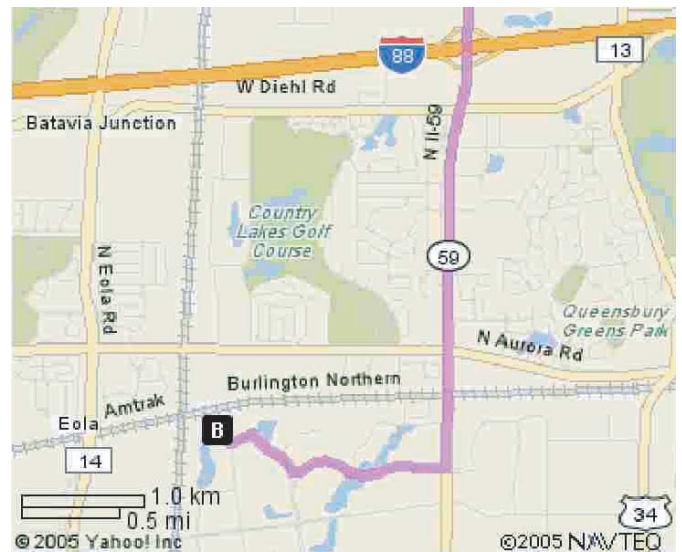

- From I-88 (East-West Tollway / Reagan Memorial Tollway)
- Go SOUTH on IL-59 approx. 2.5 mi.
  - Turn RIGHT on MERIDIAN PKWY - go 0.8 mi.
  - Turn RIGHT on N. COMMONS DRIVE - go 0.3 mi.
  - Veer to LEFT; N. COMMONS DRIVE becomes ENTERPRISE ST. - go 0.1 mi.
  - Turn RIGHT on ENTERPRISE CT.; veer to LEFT and go forward to YCC parking lot

- From I-55 & US-30 (Plainfield Rd.)
- Go WEST/NORTHWEST on US-30 approx. 2.5 mi.
  - Turn RIGHT on IL-59 - go 11.4 mi.
  - Turn LEFT on LIBERTY ST. - go 1.1 mi.
  - Turn RIGHT on ENTERPRISE ST. - go 0.4 mi.
  - Turn LEFT on ENTERPRISE CT. - veer to LEFT and go forward to YCC parking lot